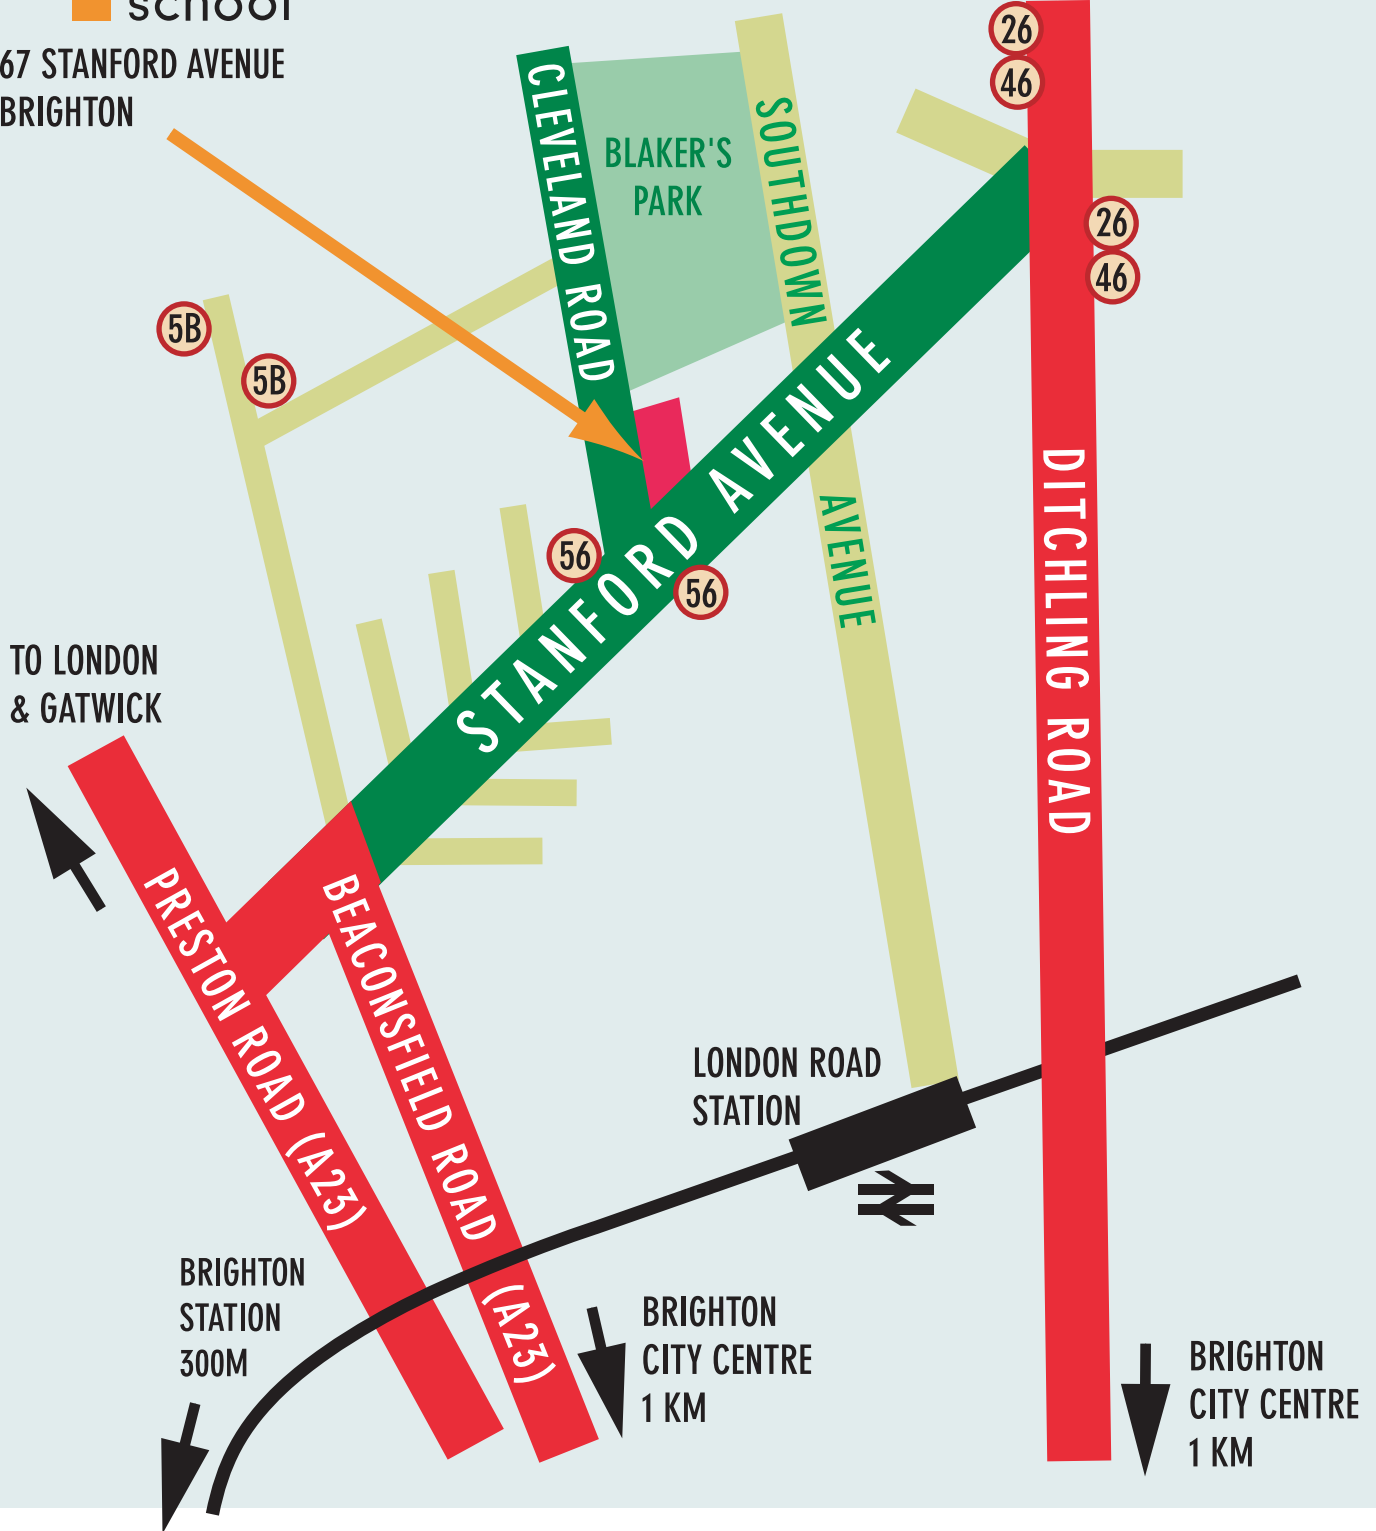

67 STANFORD AVENUE
 BRIGHTON

-  BUS ROUTES WITH NEAREST STOPS
-  RAILWAY STATION